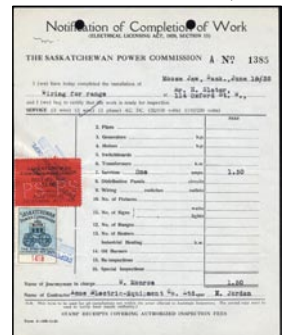

SASKATCHEWAN POWER COMMISSION 1932 - 33. "Notification of Completion of Work" with **SE8-$1 red** with **"P. S."** perfin and **SE10-50c black & blue**. Document shows 16 different possible items to inspect and a column for fees. nice used - $25