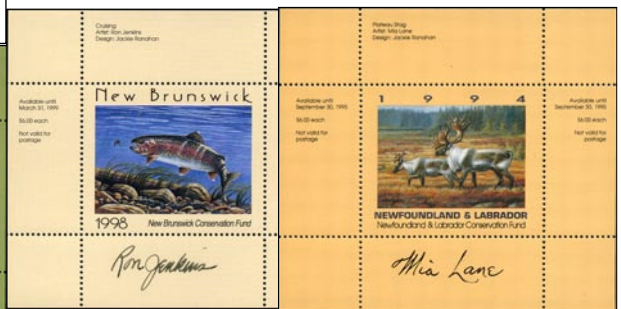

DISCOUNTS THIS PAGE:
over $50 - 5% discount, over $500 - 10%, over $2500 - 15%, over $7500 - 20%