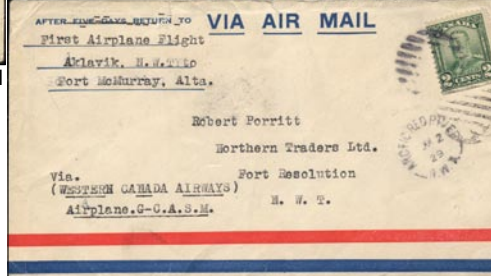

CL40 First Flight Arctic Red River July 2, 1929 to Fort Resolution July 3, 1929. It appears to be a **COMMERCIAL** addressed cover and first one I have seen thus. CL40 has the scarce "One Oz Ten Cents" imprint. Cover opened top, 1 side and 1/2 of bottom. cover has few closed tears from opening as well as couple of vertical folds. Unusual - $110