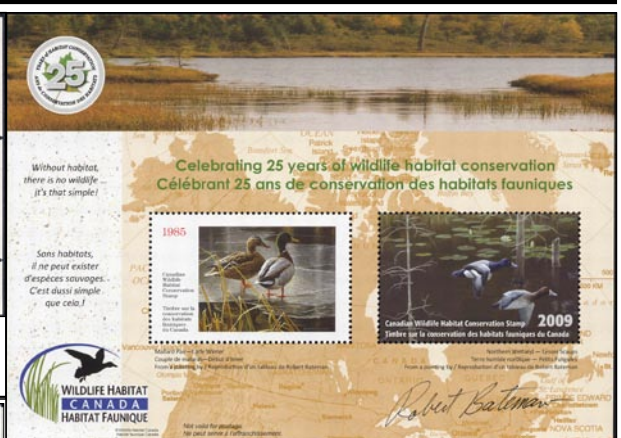

SPECIAL OFFER - LIMITED SUPPLY !!!!!

FHW26 - 2009 Special 25th Anniversary Souvenir sheet depicts the images of the 1985 (FHW2) and 2009 (FHW25) Robert Bateman designed Canadian duck stamps. **Only 2000 were printed.** Canada Post sold out quickly and our supply was sold out quickly as well. A second supply sold out shortly thereafter. I saw one offered on Ebay at over $140. We sold 1 for close to $100 in an Ebay auction. On my website they have been selling at $50 each. Catalogue value $65 in the 2012 Unitrade Canada specialized stamp catalogue. I have located a few more at a great price and can offer them at **only ..... $40 each.**