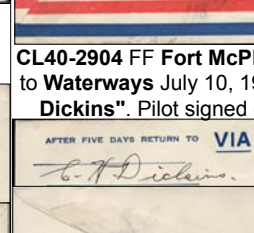

CL7c*NH - 1926 Jack V. Elliot Air Service. Rare Tete-Beche gutter strip of 4 includes the inverted branch and inverted leaves varieties. Spectacular Showpiece Cat. $1300 only $1039