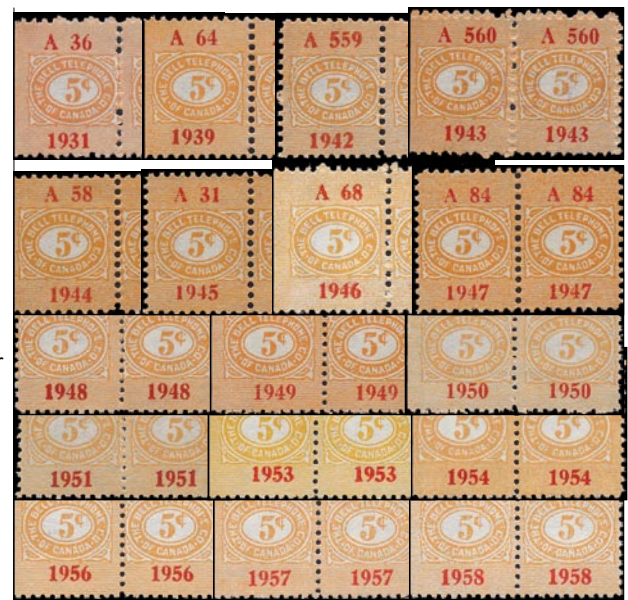

BELL TELEPHONE COMPANY - "TELEPHOIE" ERROR pairs with normal and error in each pair.

An incredible group consisting of TBT95a, 111a, 117a, 119a, 121a, 123a, 125a, 127a, 129a, 131a, 133a, 135as, 139a, 141a, 145a, 147a, 149a. Catalog value as singles is $706 + 1 or 2 watermarked + value of pairs. VF condition. Will be very difficult to duplicate - $549