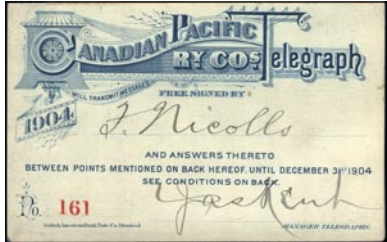

TCP17* - 1904 Canadian Pacific Railway booklet with 1 VF*NH pane of 4 inside. VF and fresh. Rare book. Value of just the stamps $420 - $395