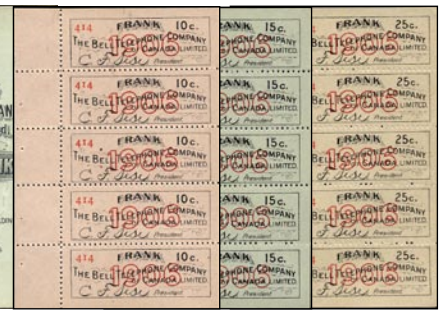

1906 Bell Telephone Company booklet covers with 5c, 10c and 25c complete booklet panes of 5. top stamp in 25c has repaired tear, otherwise panes are in unbelievable pristine condition. Cover is creased from usage. Note the unusual "Bell Telephone, Presidents office Oct 1, 1905" cancel. Very Rare. Cat value $2520 + value of covers. An exceptionally rare group - $1695