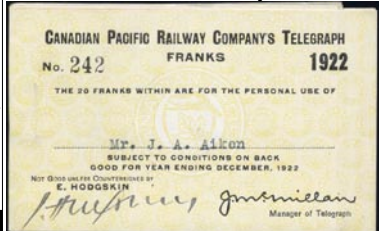

TCP35* - 1922 Canadian Pacific Railway booklet with 5 panes inside. VF*NH condition. Booklets are rare ! stock # 754. Cat. $4500 just - $2750