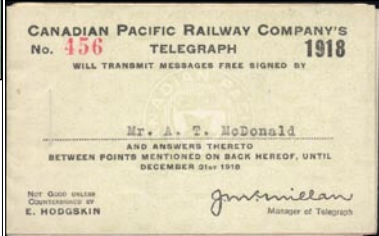

TCP31* - 1918 Canadian Pacific Railway Booklet with 3½ panes inside VF*NH condition. Booklets are rare...! stock # 753. Cat. $1800 just - $995