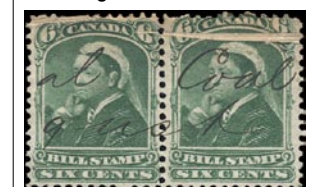

FB43 - 1868 6c green pair Spectacular **pre-printing crease** shows unprinted white on both stamps. Because of light toning priced at only ...$99