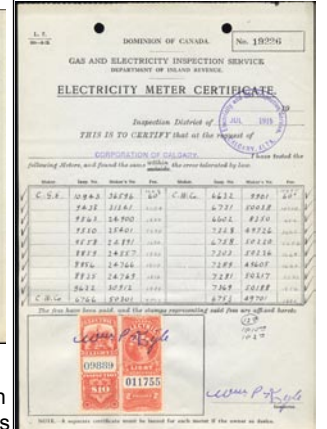

1915 Electricity Meter Certificate with **FE7-10** 1895 Crown issue + **FE14a** - 1900 issue. Nice clean document. Regular price $70 each **Special Offer** - $35

NFW3 - 10c blue may have a trace of a cancel
Fine used. cat value - $35
10c pale blue only - $20
10c dark blue - $20

QST18 - rare $30 green nice fresh copy, typical centering. cat $65 only - $22