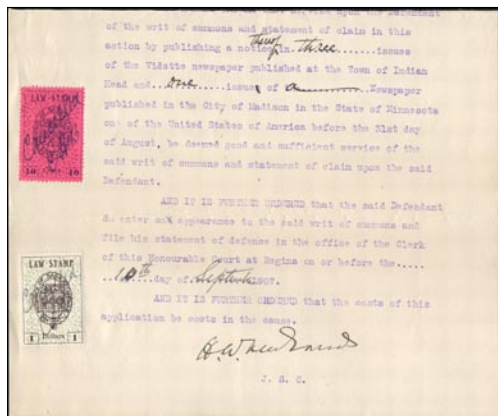

Supreme Court of the Northwest Territories Judicial district of Western Assiniboia July 23, 1907. Complete legal size document "ORDER" with **SL2** - 10c and scarce **SL7** - $1 both on front. Very early usage with both stamps nice manuscript "cancelled CHB". Exceptionally nice condition. At top upper left is large colourless embossed "Supreme Court of the North West Territories" court seal. $1 values are rarely seen on document, this one is exceptional - $495