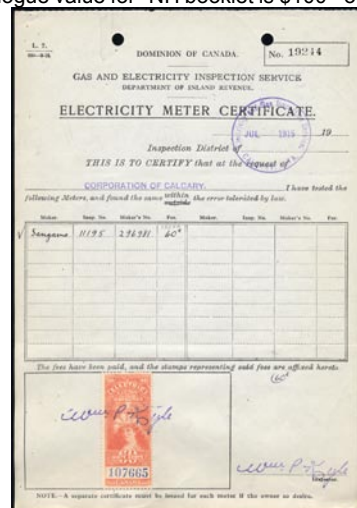

1916 Electricity Meter certificate with **FE11-60c**, with handstamped Inspector Kyle cancel - $25 similar, but 2 copies of **FE11** affixed - $30

DISCOUNTS THIS PAGE: orders over $100 - 5% discount, over $500 - 10% discount over $2500 - 15% , over $7500 - 20% discount