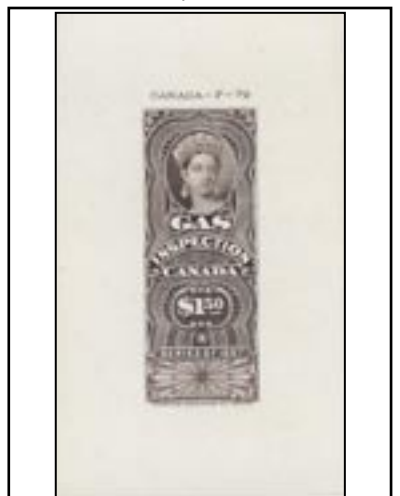

FG23 - Rare $1.50 brown - large Die Sunk Trial Colour Die Proof on card. Die # Canada-F-79. Image has been cropped - I am just showing the Die Sunk part for clarity. Spectacular condition. Extremely Rare - $1295