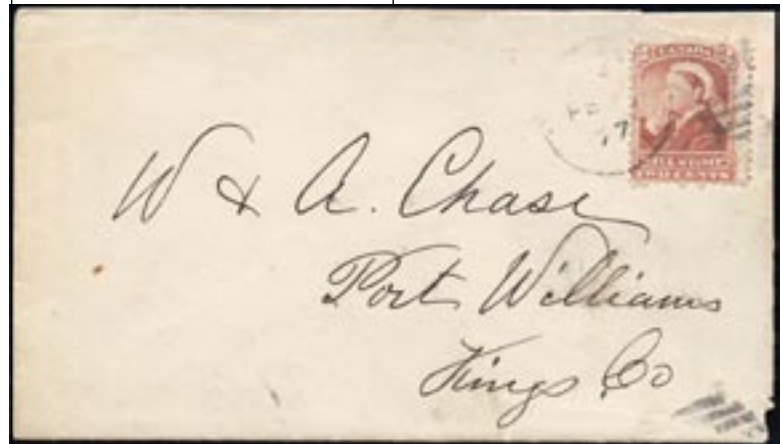

ML101a - $1 **DOUBLE PRINTED** "J F" + regular **ML100** - 50c. VF used on piece and nicely tied with December 1890 cds - $295

FB39 - 2c orange 3rd issue Bill stamp illegally used as postage stamp on 1877 cover to Kings Cove, Nova Scotia. Upper right of cover has been repaired - does not affect stamp. FB39 is nicely tied with 1877 cds. Very rare on cover - $645