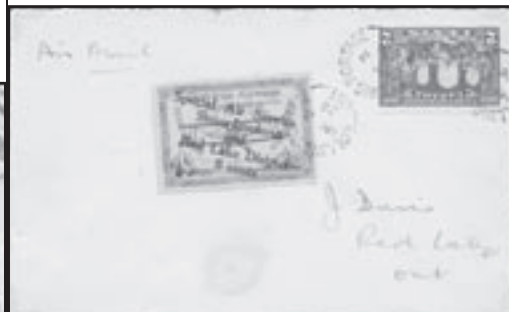

CL25b dark green overprint on cover May 2, 1928 Rolling Portage to Red Lake. small light stain near bottom. green 4 line WCA cancel on reverse. Nice cover - $195