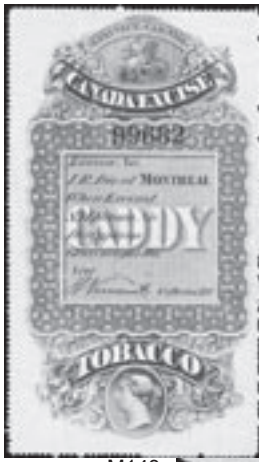

CANADA 1872 OBLONG TOBACCO STAMPS - all are scarce to Rare.

items with * behind the number are unused/mint, small faults may be present. used copies have faults. All are shown at about 50% of actual size

BOXES - 1872 Oblong engraved, wove paper. St. George at the top and the Queen at the bottom - "BOXES" outlined in background.

PROVISIONAL ISSUE

overprinted "not to cover more than 110 lbs"

- M128* - black, Montreal division, red surcharge in lower case letters, reading up $55
- M128a* - o/p J.L. Vincent, acting collector in purple, corner fault..... $60
- M129* - black, Toronto division, surcharged red gothic letters, reading up $55
- M131TP - red, Division open, thick paper, no control number. imperf, cut close at 3 sides, no overprint..... $100
- M136* - red, Toronto division, blue surcharge reading up $55
- M139* - red, Montreal division, blue surcharge reading up "British American Banknote Co. Montreal" imprint at top $95

"CADDY" in background

- M723* - blue, Customs, rouletted, 4½ mm red #, watermarked with nice offset on back $55
- M724* - blue, Customs, perf. 12½ $55

Provisional issue stamps overprinted "REMOVAL" in blue or black hand-stamp

- M744a - overprinted on M152, red Hamilton division, slated letters..... $75
- M746 - overprinted 10mm purple letters on M162 red Montreal Div.... $75

SERIES OF 1883 - CAVENDISH

Issued in 10 Pound value only, without coupons

- M380* - black, block watermark, 4mm blue #s..... $75
- M380TP* - as above, **PROOF**, no control number $125
- M384* - blue, unwatermarked, 4 mm red # $50
- M385* - blue, block watermark, 4 mm red # $50
- complete pane of 12, minor separation. Very rare..... $600
- M385TP* - as above, **PROOF**, no control number..... $50

M143