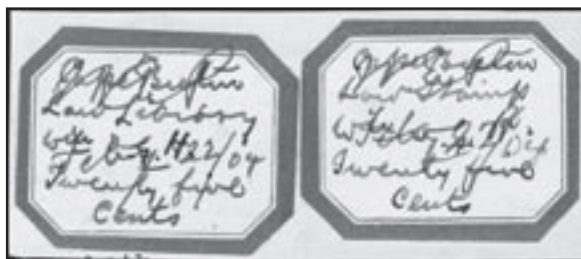

ORAPEX 2006

RA Centre, 2451 Riverside Drive, Ottawa, Ontario. at the curling rink
Saturday May 6, 2006 10 am - 6 pm
Sunday May 7, 2006 10 am - 4 pm

SATISFACTION GUARANTEED OR MONEY BACK.

TDF1 - 1906 blue - Dominion De Forest Telegraph
One of the Rarest Telegraph Co. franks. This spectacular example is beautifully centered, minute tiny closed tear at right. *Only 3 copies known.*
Price on request